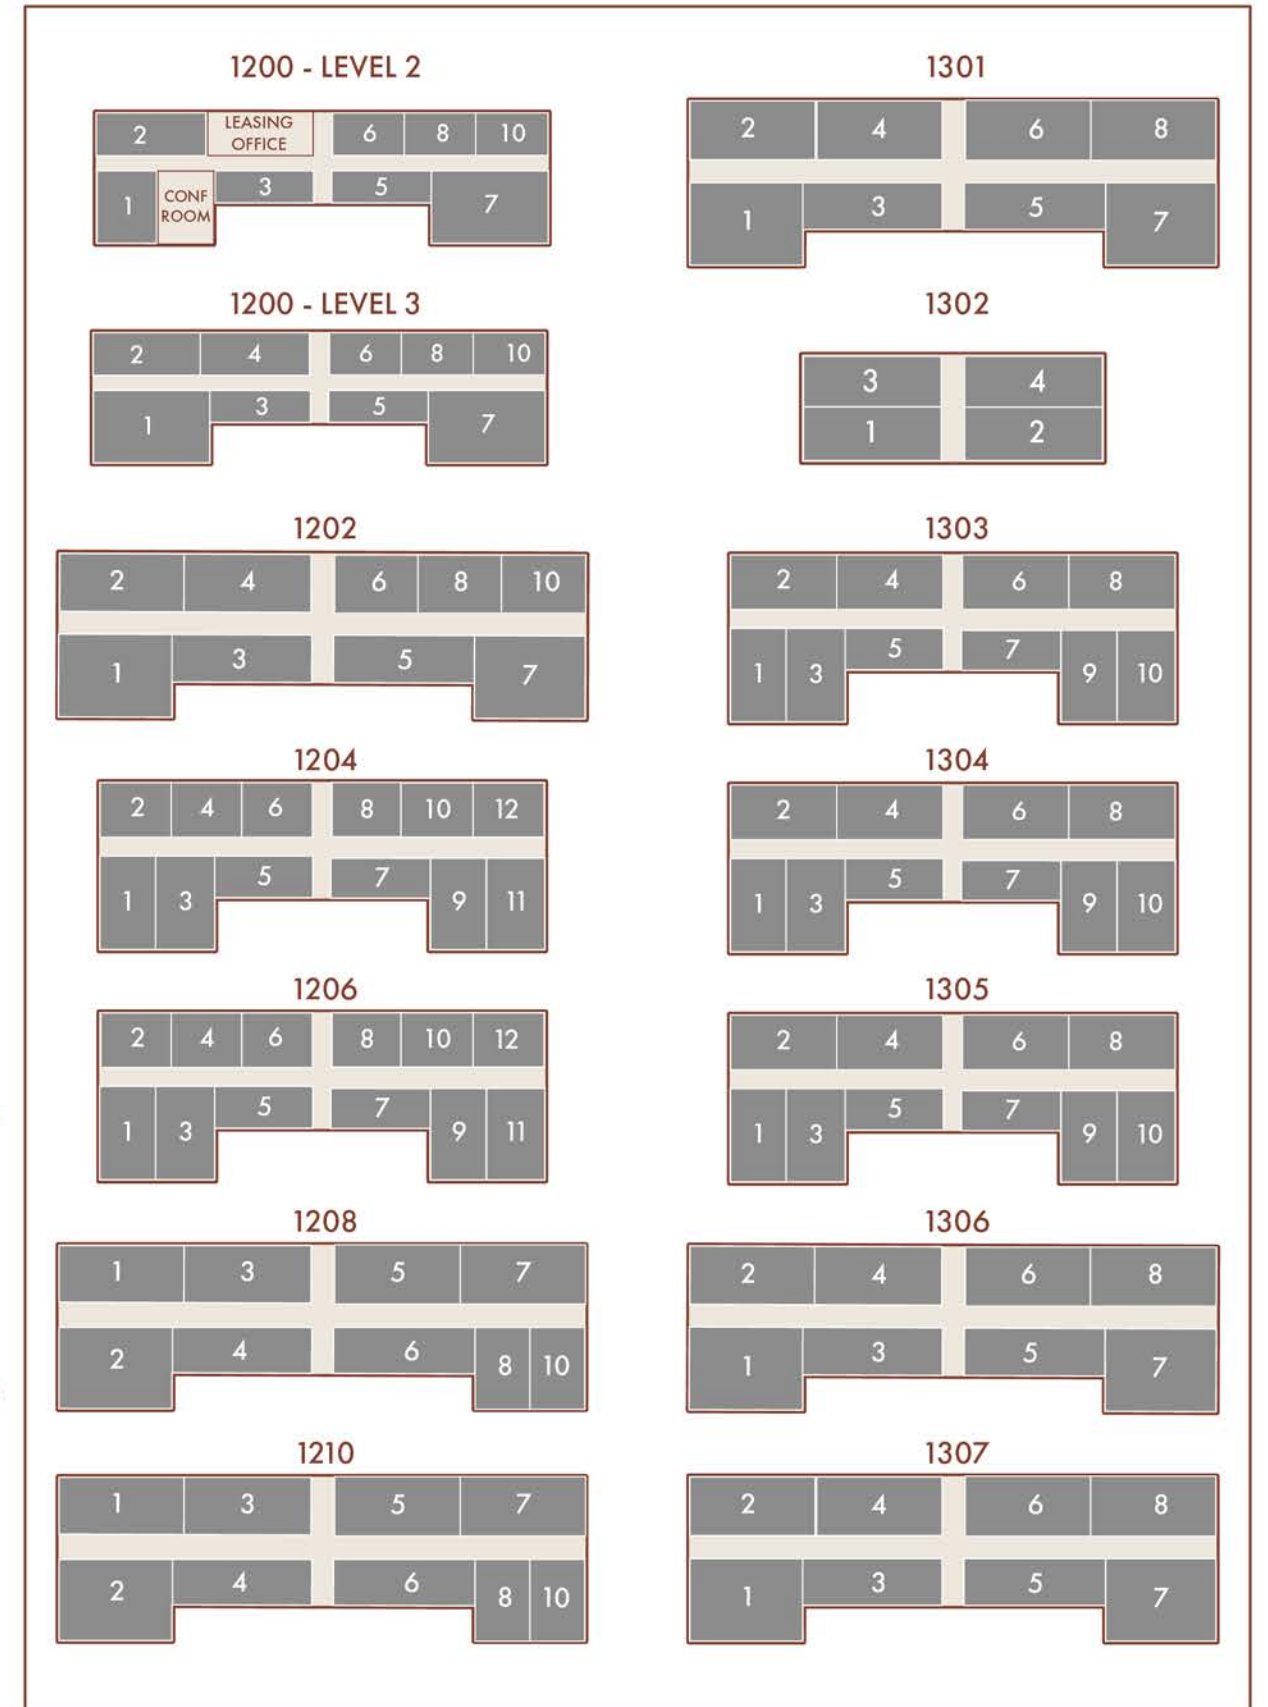

LEVEL 1

- MAIL BOX
- POOL HOUSE
- PLAY AREA
- MAINT. SHOP
- BBQ AREA
- OUTDOOR FITNESS
- PAW PARK
- LEASING CENTER
- DUMPSTER
- RECYCLING

LEVEL 2&3